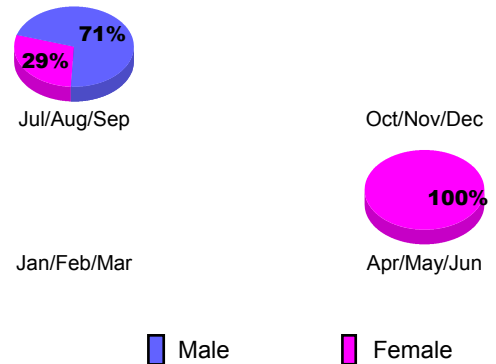

Club Results 2012-2013

Goal, New, Dropped, Gain/Loss

YTD Status Quo Clubs 2012-2013

Status Quo Clubs Compared to Status Quo Members

Club Gain/Loss 2012-2013

MEMBERSHIP

Month	Net Memb Goal	Actual New Memb	Actual Dropped Memb	Gain/Loss of Memb
2012-2013				
Jul/Aug/Sep	0	10	20	-10
Oct/Nov/Dec	40	9	23	-14
Jan/Feb/Mar	50	8	18	-10
Apr/May/June	30	18	20	-2
Totals	120	45	81	-36

Membership Results 2012-2013

Goal, New, Dropped, Gain/Loss

Gender Comparison 2012-2013

Membership Gain/Loss 2012-2013