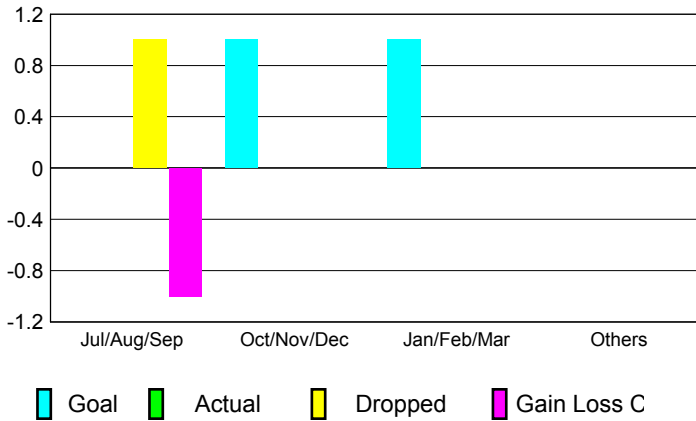

GMT: **HOWARD LEE**

Location: **PORTUGAL**

GMT CA: **4**

CLUBS

Month	New Club Goal	Actual New Clubs	Actual Dropped Clubs	Gain/Loss of Clubs
2012-2013				
Jul/Aug/Sep	0	0	1	-1
Oct/Nov/Dec	1	0	0	0
Jan/Feb/Mar	1	0	0	0
Apr/May/June	0	0	0	0
Totals	2	0	1	-1

Club Results 2012-2013

Goal, New, Dropped, Gain/Loss

YTD Status Quo Clubs 2012-2013

Status Quo Clubs Compared to Status Quo Members

Club Gain/Loss 2012-2013

MEMBERSHIP

Month	Net Memb Goal	Actual New Memb	Actual Dropped Memb	Gain/Loss of Memb
2012-2013				
Jul/Aug/Sep	0	10	20	-10
Oct/Nov/Dec	40	9	23	-14
Jan/Feb/Mar	50	8	18	-10
Apr/May/June	30	18	20	-2
Totals	120	45	81	-36