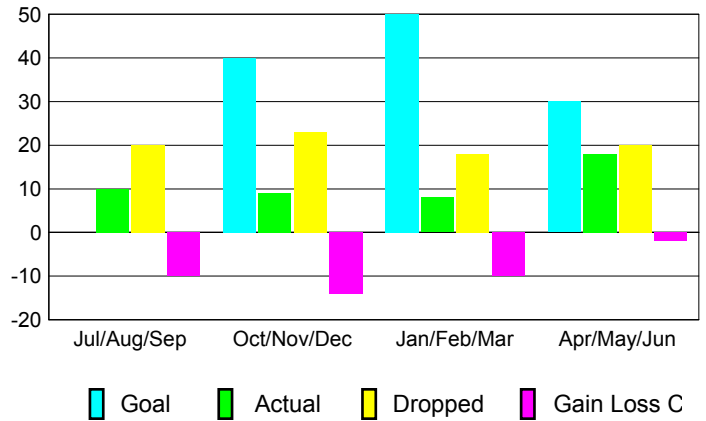

GMT: **HOWARD LEE**

Location: **PORTUGAL**

GMT CA: **4**

CLUBS

Month	New Club Goal	Actual New Clubs	Actual Dropped Clubs	Gain/Loss of Clubs
2012-2013				
Jul/Aug/Sep	0	0	1	-1
Oct/Nov/Dec	1	0	0	0
Jan/Feb/Mar	1	0	0	0
Apr/May/June	0	0	0	0
Totals	2	0	1	-1

Club Results 2012-2013

Goal, New, Dropped, Gain/Loss

YTD Status Quo Clubs 2012-2013

Status Quo Clubs Compared to Status Quo Members

Club Gain/Loss 2012-2013

MEMBERSHIP

Month	Net Memb Goal	Actual New Memb	Actual Dropped Memb	Gain/Loss of Memb
2012-2013				
Jul/Aug/Sep	0	10	20	-10
Oct/Nov/Dec	40	9	23	-14
Jan/Feb/Mar	50	8	18	-10
Apr/May/June	30	18	20	-2
Totals	120	45	81	-36

Membership Results 2012-2013

Goal, New, Dropped, Gain/Loss

Gender Comparison 2012-2013

Membership Gain/Loss 2012-2013